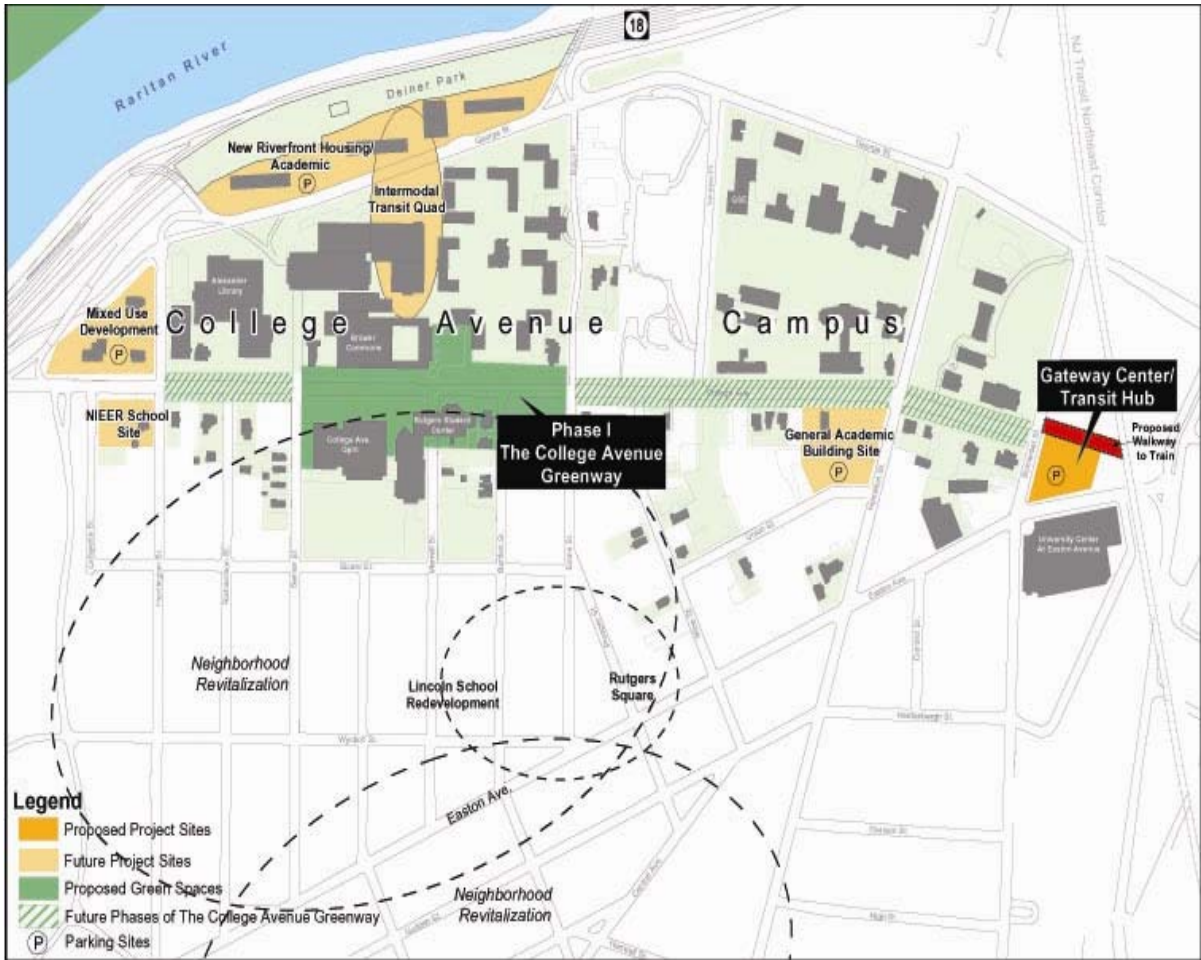

Legend

- Proposed Project Sites
- Future Project Sites
- Proposed Green Spaces
- Future Phases of The College Avenue Greenway
- P Parking Sites

Title: College Avenue Campus Area Projects

Date: February 2005

Scale: 1 inch equals 450 feet

Sheet: 1